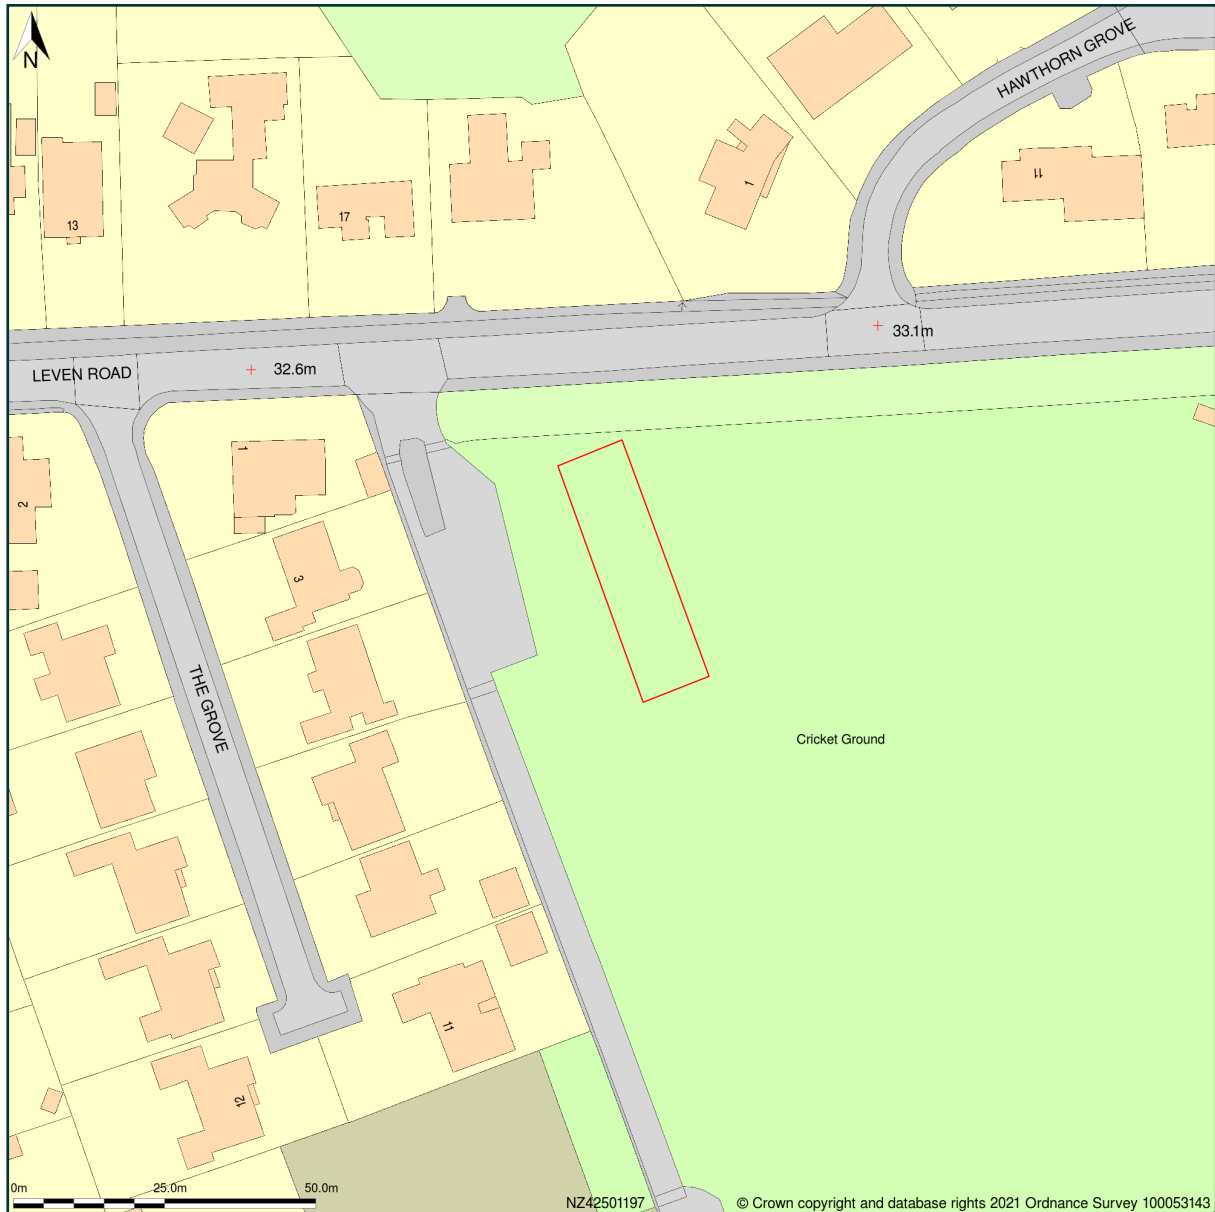

Yarm Cricket Club, Leven Road, Yarm, Stockton-on-tees, TS15 9EY

Site Plan shows area bounded by: 442402.34, 511875.39 442602.34, 512075.39 (at a scale of 1:1250), OSGridRef: NZ42501197. The representation of a road, track or path is no evidence of a right of way. The representation of features as lines is no evidence of a property boundary.

Produced on 25th Jan 2021 from the Ordnance Survey National Geographic Database and incorporating surveyed revision available at this date. Reproduction in whole or part is prohibited without the prior permission of Ordnance Survey. © Crown copyright 2021. Supplied by [www.buyaplan.co.uk](http://www.buyaplan.co.uk) a licensed Ordnance Survey partner (100053143). Unique plan reference: #00593219-489DA4